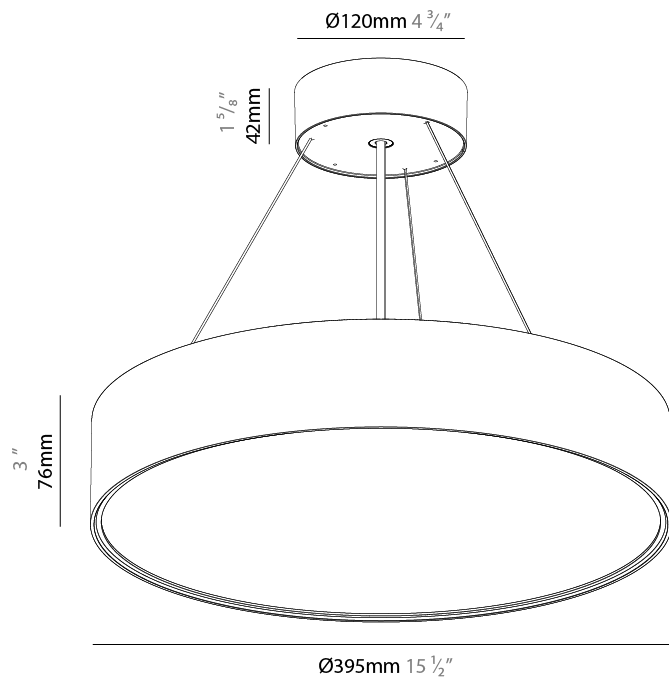

1. To build a product code in our configurator select the specify button on the base model # product page
2. To build a manual product code on this datasheet choose from the options listed below in blue font and add the suffix to the base model #

GENERAL

Series: Sign EVO
Partner: Prolicht
Division: Architectural
Installation: Suspension
Product Type: Pendant
Mounting Location: Ceiling
Light Distribution: Direct

PHYSICAL

Shape: Round
Diameter (mm): 395
Diameter (in): 15 1/2
Height (mm): 82
Height (in): 3 3/4
Weight (kg): 4.2
Diffuser: PMMA - Opal / Microprism / Clear Microprism
Fixture Finish: SSR / BKV / CWI / CRY / HAB / UFT / ITA / RUA / FTG / MYG / LOD / PUS / FRO / FUP / KIA / POP / BLS / SPG / MEY / GOH / CHC / COM / ABZ / JAG / OBR / MOS / ROR
Fixture Material: PMMA / Extruded Aluminum / Steel
Cable Details: 2000mm or 6000mm Transparent Cable

ELECTRICAL

Lamp Type: LED (Zhaga Standard)
Input Wattage (W): 26.7
Total Output Wattage (W): 24.6
Dimming: DALI Dimming / MATTER Dimming
Driver Included: Yes
Driver Location: Integrated
Driver Type: Constant Current - Universal
Driver Class: Class 2
Input Voltage (V): 120
Constant Current (MA): 700mA

LED

Color Temperature (°K): 2700-6500 Tunable White
Max. Delivered Lumen (lm): Max 3838
Nominal Lumen (lm): Max 4435
CRI: >90 CRI
Lamp Life (hrs): 50000

OPTICAL

RATINGS AND CERTIFICATIONS

Certified By: Certified for North American Standards
IP rating: IP40